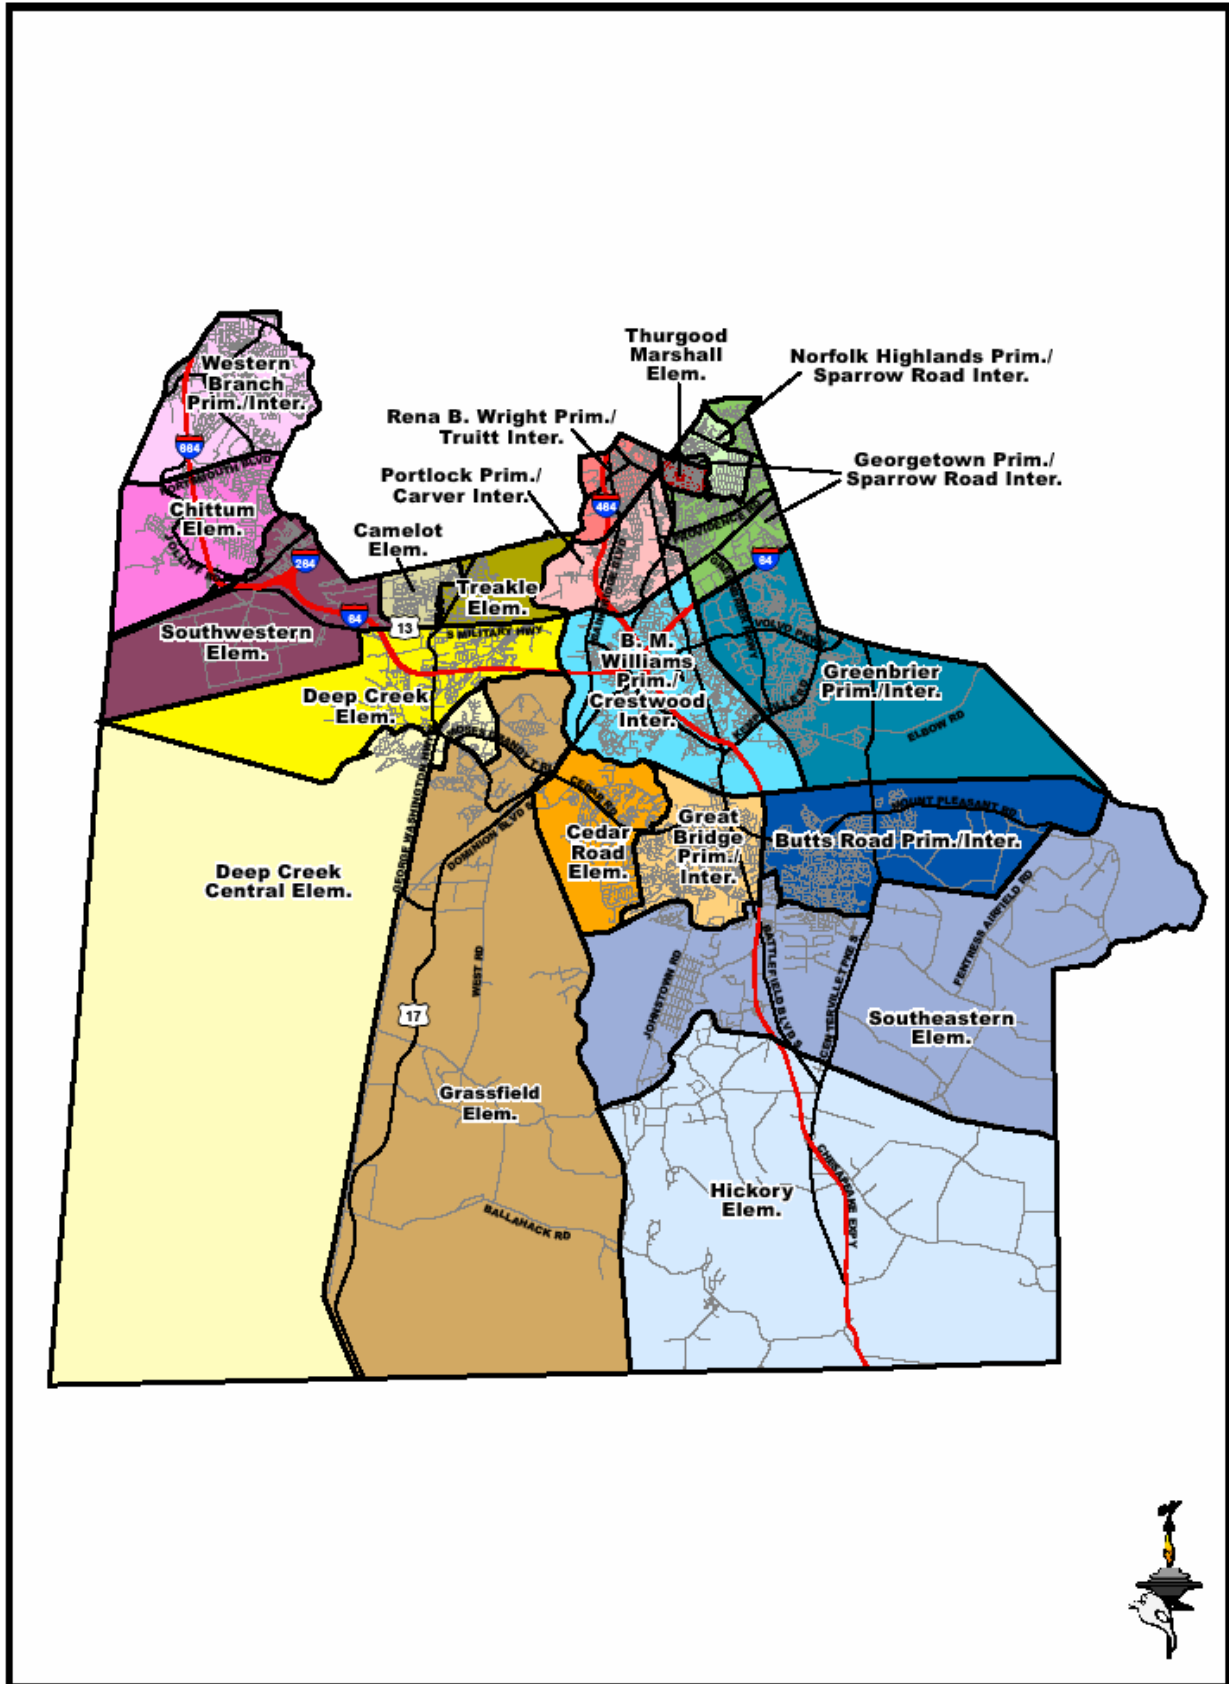

# Chesapeake Public Schools High (Grades 9-12) School Attendance Zones

Effective for the 2007-2008 School Year

# Chesapeake Public Schools Middle (Grades 6-8) School Attendance Zones

Effective for the 2007-2008 School Year

# Chesapeake Public Schools Elementary (Grades K-5) School Attendance Zones

Effective for the 2007-2008 School Year