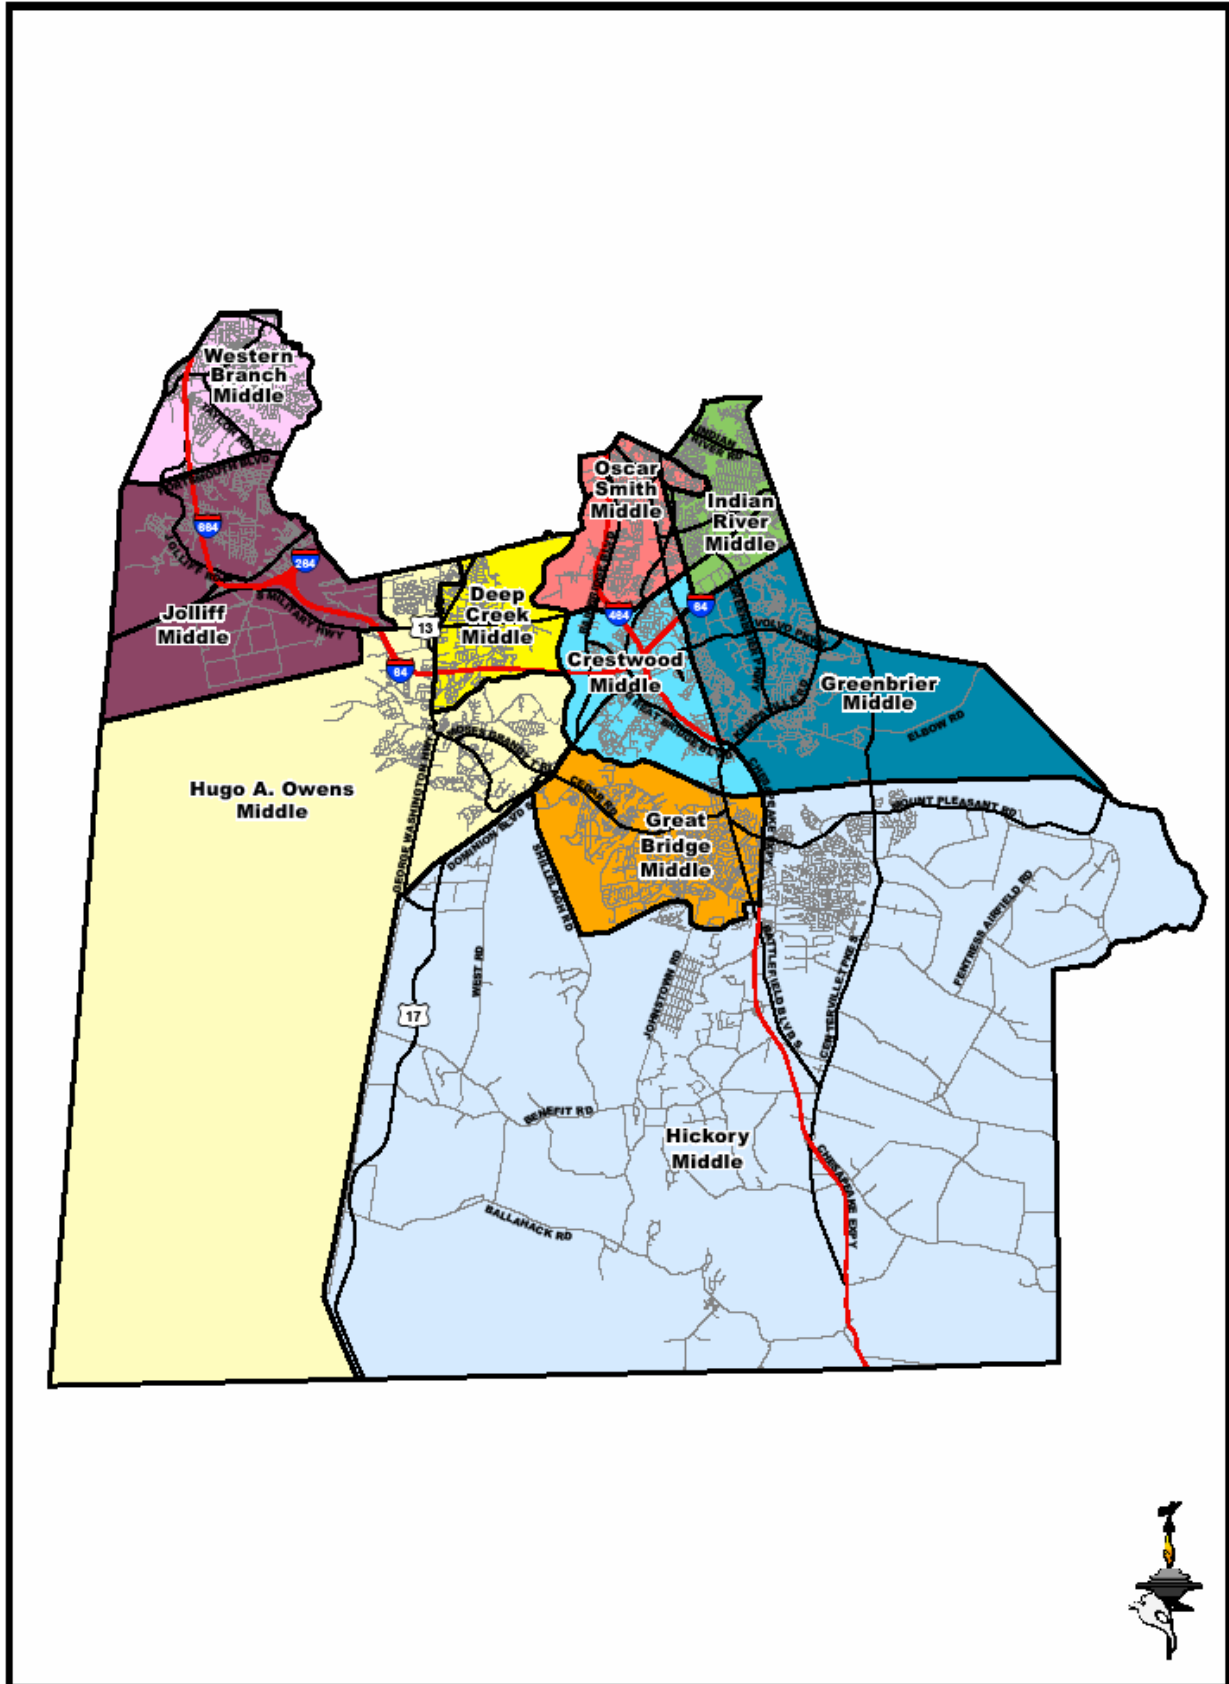

# Chesapeake Public Schools High (Grades 9-12) School Attendance Zones

Effective for the 2007-2008 School Year

# Chesapeake Public Schools Middle (Grades 6-8) School Attendance Zones

Effective for the 2007-2008 School Year

# Chesapeake Public Schools Elementary (Grades K-5) School Attendance Zones

Effective for the 2007-2008 School Year